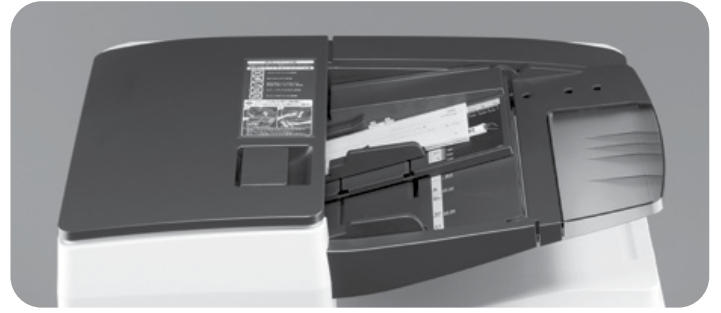

Full Colour Multi Function Printer

**RICOH**  
**IM C3000**  
**IM C3500**  
**IM C4500**  
**IM C6000**

☑Copier ☑Printer ☑Facsimile ☑Scanner

**RICOH**  
imagine. change.

**Welcome to a new era of technology that keeps your workplace up to date with RICOH IM C3000 / C3500 / C4500 / C6000 range of intelligent devices. Device and technology that is designed to grow and adapt, just as your business does.**

Ricoh  
Outstanding Achievement in Innovation for  
Ricoh Intelligent Scanning

Ricoh IM C4500  
Outstanding 45-ppm Colour Copier MFP

## Greater Control of Scan and Print Management

Scanning of smaller sized documents can be easily done with the new small sized paper scan unit. The double feed detection unit helps to improve scan accuracy while the EFI controller enhances print management. Now, you can also create professional grade flyers at your own convenience with our inner multi-folding unit.